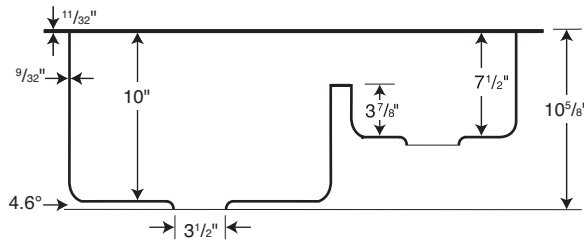

○ Drill Points ● Pre-drilled
 Capacity: 8-1/2 gallons in large (left) bowl until it reaches the divider height, 2-1/4 gallons in small (right) bowl until it reaches the divider height

SPECIFICATIONS

QZLS-3322 Large/Small Bowl

Model	Part	Nominal Dimensions	Ship Wt. Lb.	Ship FedEx	Carton Dims. In.	Cu. Ft.
QZLS-3322	QZ03322LS	33" W x 22" D (838 mm x 559 mm)	60	FedEx	39 x 26 x 13	7.63

ACCESSORIES

- QZ-22 Cutting Board

STANDARDS AND RATINGS