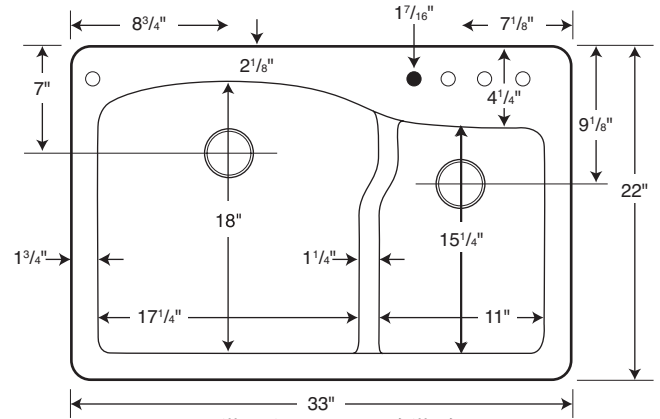

○ Drill Points ● Pre-drilled
 Capacity: 8-1/2 gallons in large (left) bowl until it reaches the divider height, 2-1/4 gallons in small (right) bowl until it reaches the divider height

SPECIFICATIONS

QZLS-3322 Large/Small Bowl

Model	Part	Nominal Dimensions	Ship Wt. Lb.	Ship FedEx	Carton Dims. In.	Cu. Ft.
QZLS-3322	QZ03322LS	33" W x 22" D (838 mm x 559 mm)	60	FedEx	39 x 26 x 13	7.63

ACCESSORIES

- QZ-22 Cutting Board

STANDARDS AND RATINGS